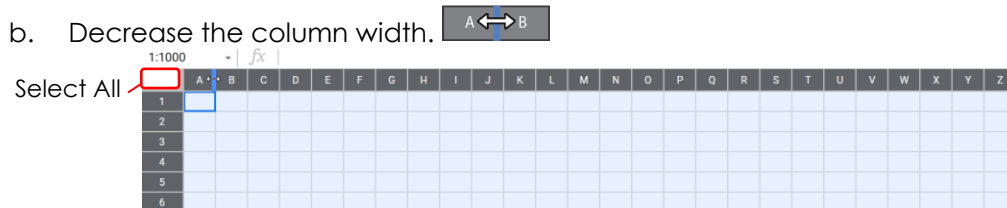

Session 1 Skill Review: Paint a Spreadsheet Picture

Fill cells with color to create a picture.

1. Open Google Sheets.
2. Name the file **paint**.
3. Resize all the columns:

a. Click *Select All*.

b. Decrease the column width.

4. Fill the following cells with color: .

- Fill all the cells from **B14:J14** with *dark green 2*.
- Fill all the cells from **B5:J13** with *dark gray 1*.
- Fill all the cells from **B3:B4** with *dark gray 1*.
- Fill all the cells from **D3:D4** with *dark gray 1*.
- Fill all the cells from **F3:F4** with *dark gray 1*.
- Fill all the cells from **H3:H4** with *dark gray 1*.
- Fill all the cells from **J3:J4** with *dark gray 1*.
- Fill all the cells from **C6:C7** with *black*.
- Fill all the cells from **F6:F7** with *black*.
- Fill all the cells from **I6:I7** with *black*.
- Fill all the cells from **E10:G13** with *dark yellow 3*.
- Fill **C1** with *red*. Fill **I1** with *red*.

5. Add a *Left border* to the following cell range: 

- C1:C2
- I1:I3

6. Add an *Inside border* to the following cell range: 

- E10:G13

7. Type a ***** into **C1** and **I1**.

- Change the font size to **14**. 
- Center the cell. 
- Set the text color to *white*. 