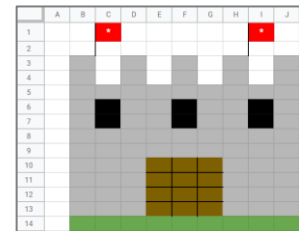

Session 1 Skill Review: Paint a Spreadsheet Picture

Fill cells with color to create a picture.

1. Open Google Sheets.
2. Name the file **paint**.
3. Resize all the columns:

a. Click *Select All*.

b. Decrease the column width.

4. Fill the following cells with color: .

- Fill all the cells from **B14:J14** with *dark green 2*.
- Fill all the cells from **B5:J13** with *dark gray 1*.
- Fill all the cells from **B3:B4** with *dark gray 1*.
- Fill all the cells from **D3:D4** with *dark gray 1*.
- Fill all the cells from **F3:F4** with *dark gray 1*.
- Fill all the cells from **H3:H4** with *dark gray 1*.
- Fill all the cells from **J3:J4** with *dark gray 1*.
- Fill all the cells from **C6:C7** with *black*.
- Fill all the cells from **F6:F7** with *black*.
- Fill all the cells from **I6:I7** with *black*.
- Fill all the cells from **E10:G13** with *dark yellow 3*.
- Fill **C1** with *red*. Fill **I1** with *red*.

5. Add a *Left border* to the following cell range: 

- C1:C2
- I1:I3

6. Add an *Inside border* to the following cell range: 

- E10:G13

7. Type a ***** into **C1** and **I1**.

- Change the font size to **14**. 
- Center the cell. 
- Set the text color to *white*. 