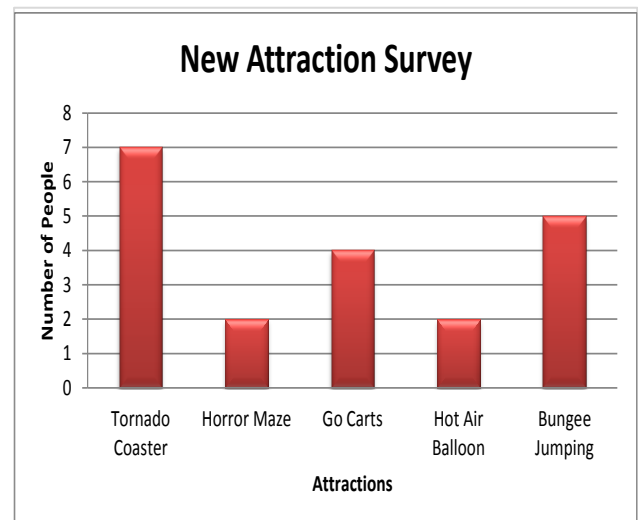

# New Attractions Survey Report

By Hella Comat

## Problem

There has been a decline in pre-teens and teenagers visiting the amusement park. This age group was surveyed to discover the types of attractions they like. This information will be used to select a new addition to the park.

## Attractions

The five attractions that were part of the survey were:

- Tornado Coaster
- Horror Maze
- Go Carts
- Hot Air Balloon
- Bungee Jumping

## Survey Results

- The most popular attraction was Tornado Coaster.
- The least popular attractions were Horror Maze and Hot Air Balloon.